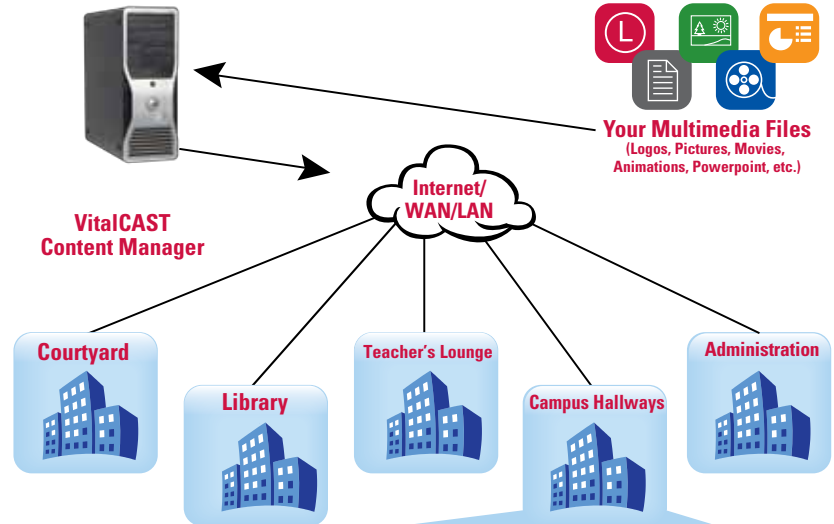

:: VitalCAST Content Manager

Education Applications

- Enhance student, parent and faculty experience with dynamic information on campus news, weather and sports
- Academic/Administrative announcements
- Highlight upcoming events and important deadlines
- Advertise athletic ticket information to support teams and increase sales
- Promote clubs and organizations
- Create awareness & excitement for student elections, guest speakers, assemblies, etc.
- Acknowledge student and faculty achievements
- Cafeteria & concession menus
- Emergency notifications
- Create revenue stream via advertising opportunities

Delivering Business Communication Vitals

www.txdigital.com

sales@txdigital.com

Toll Free (North America): 800.693.2628

Outside North America: +1.979.693.9378

Fax: 979.694.2402

400 Technology Parkway

College Station, TX 77845

Multimedia Capabilities

Most major formats are easily integrated into VitalCAST for immediate display.

Images

.gif, .jpg, .jpeg, .png, .tif, .bmp

Web Pages

.htm, .html

Video/Animation

.mpg, .mpeg, .wmv, .avi, .swf,
.mov, .qt, .asf, animated .gif

Additional File Formats

Adobe Acrobat* (.pdf)

*Conversion required

Microsoft Powerpoint* (.ppt)

*Conversion required

Video sources

TV*, Cable*, Satellite*, DVD, VCR

RSS Feeds

*Tuner card must be purchased from Texas Digital