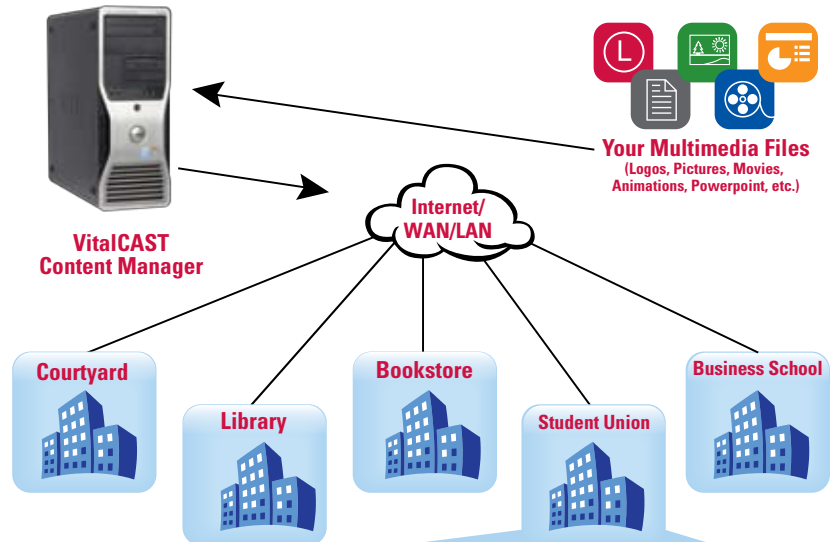

:: VitalCAST Content Manager

Digital Sign Uses

- Disaster/Emergency information
- Weather advisories
- Breaking news
- Registration and administrative information and announcements
- Event announcements
- Dining room menus
- Academic calendars and deadlines
- Sports scores and highlights
- On-campus recruiting schedules
- Wayfinding for new students, parent's weekend or game day events
- Guest speakers/lecture hall topics
- Student and faculty recognition
- Third-party advertising

Delivering Business Communication Vitals

www.txdigital.com

universitiesales@txdigital.com

Toll Free (North America): 800.693.2628

Outside North America: +1.979.693.9378

Fax: 979.694.2402

400 Technology Parkway

College Station, TX 77845

Multimedia Capabilities

Most major formats are easily integrated into VitalCAST for immediate display.

Images

.gif, .jpg, .jpeg, .png, .tif, .bmp

Video/Animation

.mpg, .mpeg, .wmv, .avi, .swf, .mov, .qt, .asf, animated .gif

Video sources

TV*, Cable*, Satellite*, DVD, VCR

*Tuner card must be purchased from Texas Digital

Web Pages

.htm, .html

Additional File Formats

Adobe Acrobat (.pdf),
Microsoft Powerpoint (.ppt)
RSS Feeds