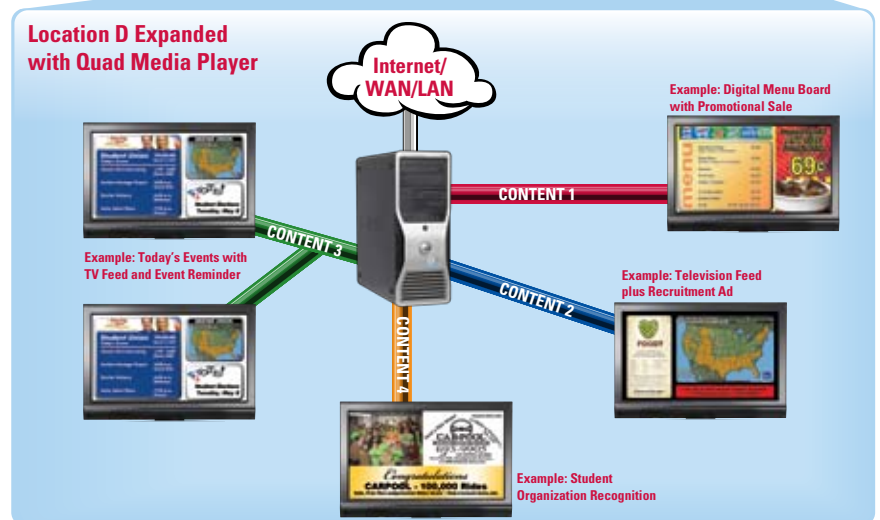

:: VitalCAST Content Manager

Digital Sign Uses

- Disaster/Emergency information
- Weather advisories
- Breaking news
- Registration and administrative information and announcements
- Event announcements
- Dining room menus
- Academic calendars and deadlines
- Sports scores and highlights
- On-campus recruiting schedules
- Wayfinding for new students, parent's weekend or game day events
- Guest speakers/lecture hall topics
- Student and faculty recognition
- Third-party advertising

Delivering Business Communication Vitals

www.txdigital.com

universitiesales@txdigital.com

Toll Free (North America): 800.693.2628

Outside North America: +1.979.693.9378

Fax: 979.694.2402

400 Technology Parkway

College Station, TX 77845

Multimedia Capabilities

Most major formats are easily integrated into VitalCAST for immediate display.

Images

.gif, .jpg, .jpeg, .png, .tif, .bmp

Video/Animation

.mpg, .mpeg, .wmv, .avi, .swf, .mov, .qt, .asf, animated .gif

Video sources

TV*, Cable*, Satellite*, DVD, VCR

*Tuner card must be purchased from Texas Digital

Web Pages

.htm, .html

Additional File Formats

Adobe Acrobat (.pdf),
Microsoft Powerpoint (.ppt)
RSS Feeds